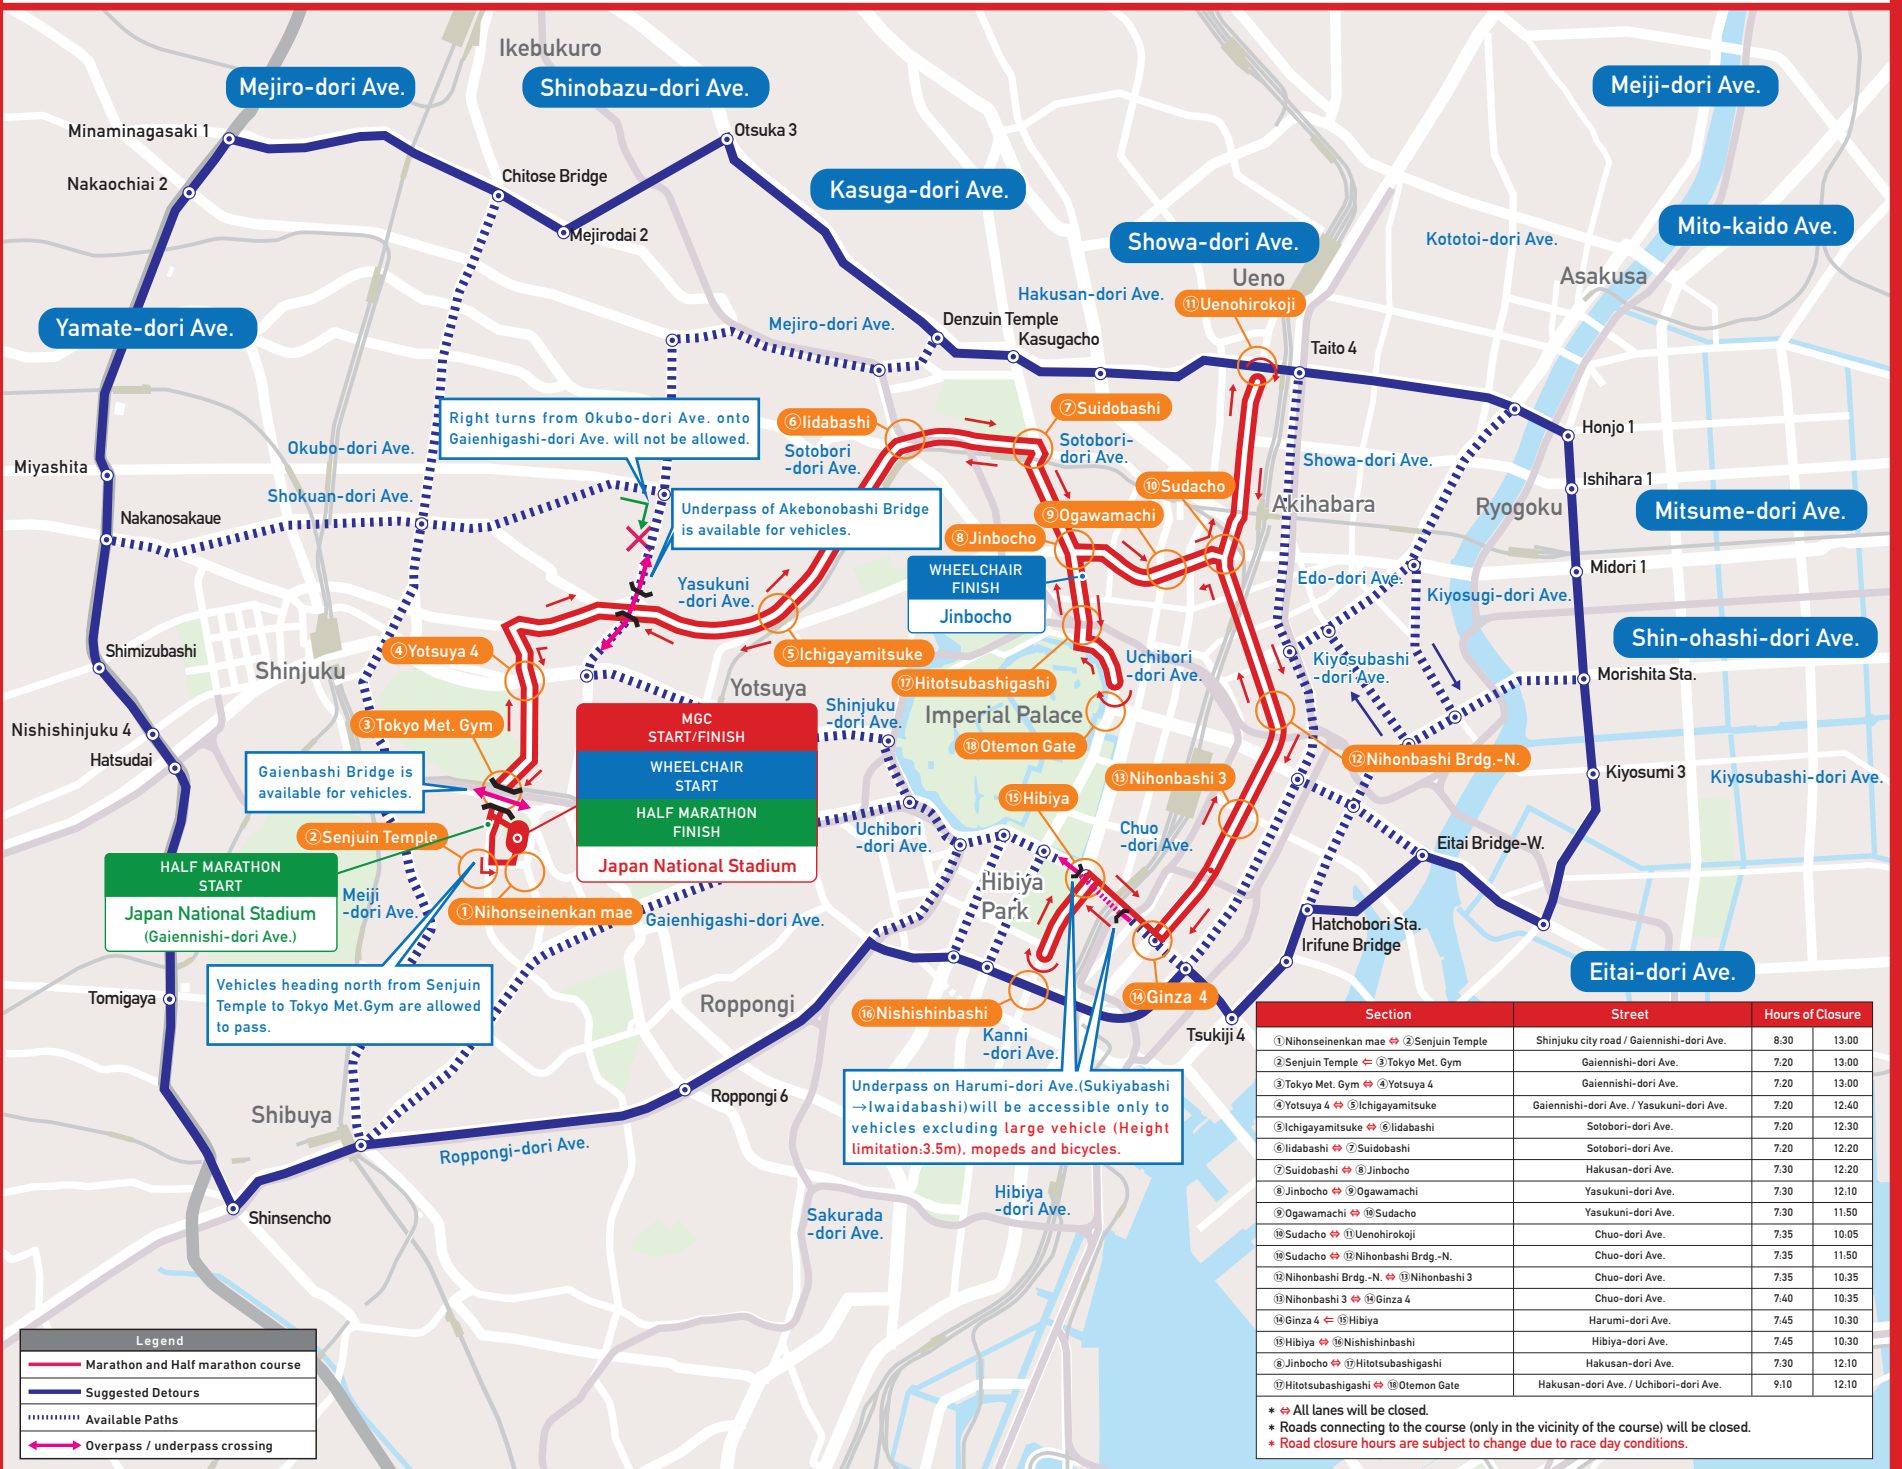

# Road Closure

2023. 10.15 SUN 7:20-13:00  
 \*Road closure hours varies in each section.

Start **Wheelchair Half Marathon 7:45** **MGC (Full Marathon) Men 8:00 Women 8:10** **Half Marathon 9:50**

The hours of closure may vary depending on the progress of the race.

**Traffic congestion is expected around the marathon course. We encourage you to avoid driving. Your Cooperation is Greatly Appreciated.**

- The roads around the course will be closed for a long period of time. Follow detour instructions from police officers or marathon staff on site.
- Take the suggested detours and available paths or the Metropolitan Expressway with controlled access.
- Crossing across the course will also be regulated for pedestrians and cyclists. Please use pedestrian overpasses or underpasses wherever possible.
- **Unauthorized use of drones on and around the course is prohibited under the Aviation Law.**

Hours of Operation	
August 21 through October 6 (excluding weekends and holidays*)	10:00~17:00
October 9 through October 14	10:00~18:00
October 15 (Race Day)	7:00~18:00